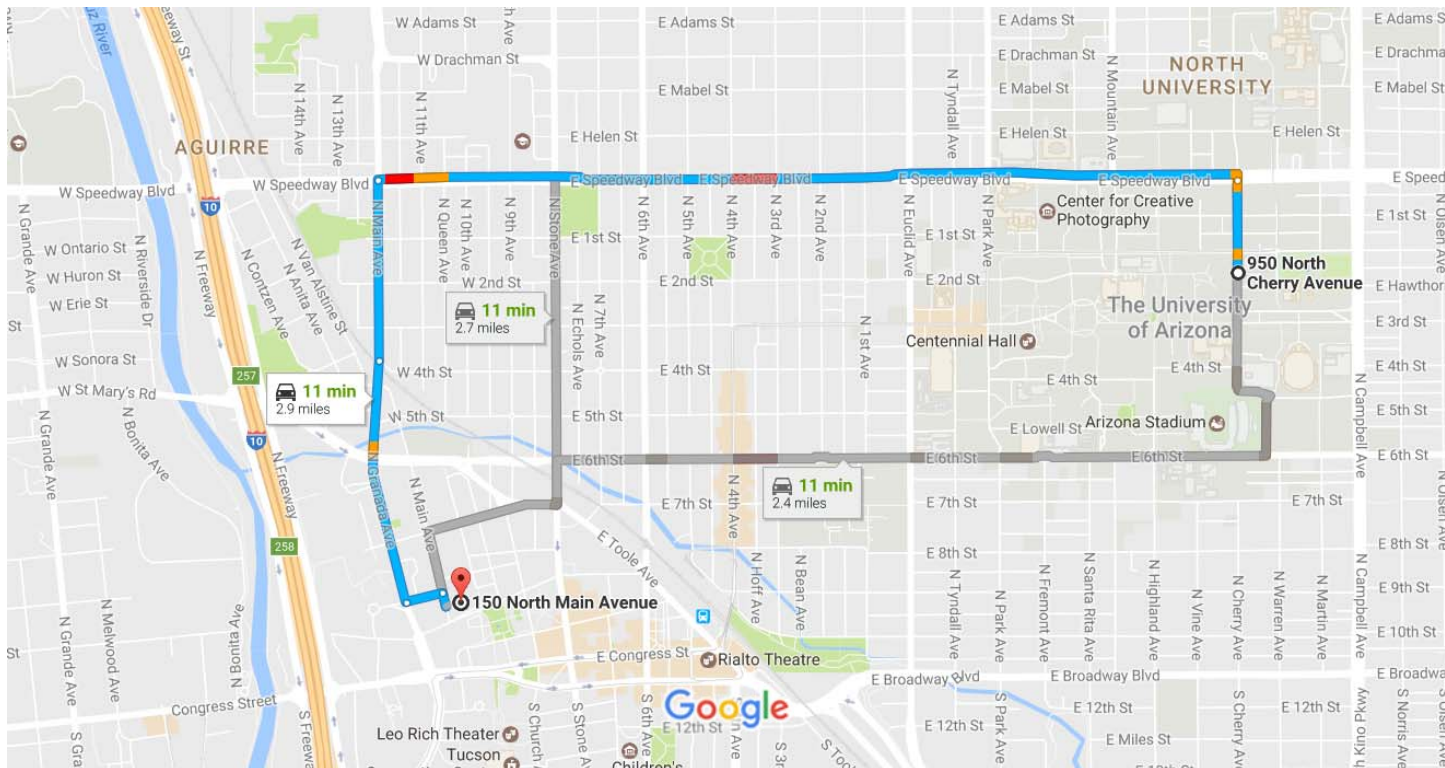

950 N Cherry Ave, Tucson, AZ 85719 to 150 N Main Ave, Tucson, AZ 85701

Drive 2.9 miles, 11 min

Cafe a la Cart; Tel: (520) 628-8533

Map data ©2017 Google 1000 ft

950 North Cherry Avenue

Tucson, AZ 85719

- ↑ 1. Head north on N Cherry Ave toward E 2nd St 0.2 mi

 - ↶ 2. Turn left onto E Speedway Blvd 1.8 mi

 - ↶ 3. Turn left onto N Main Ave 0.4 mi

 - ↑ 4. Continue onto N Granada Ave 0.5 mi

 - ↶ 5. Turn left onto W Pso Redondo 404 ft

 - ↷ 6. Turn right onto N Main Ave 151 ft
- i Destination will be on the left