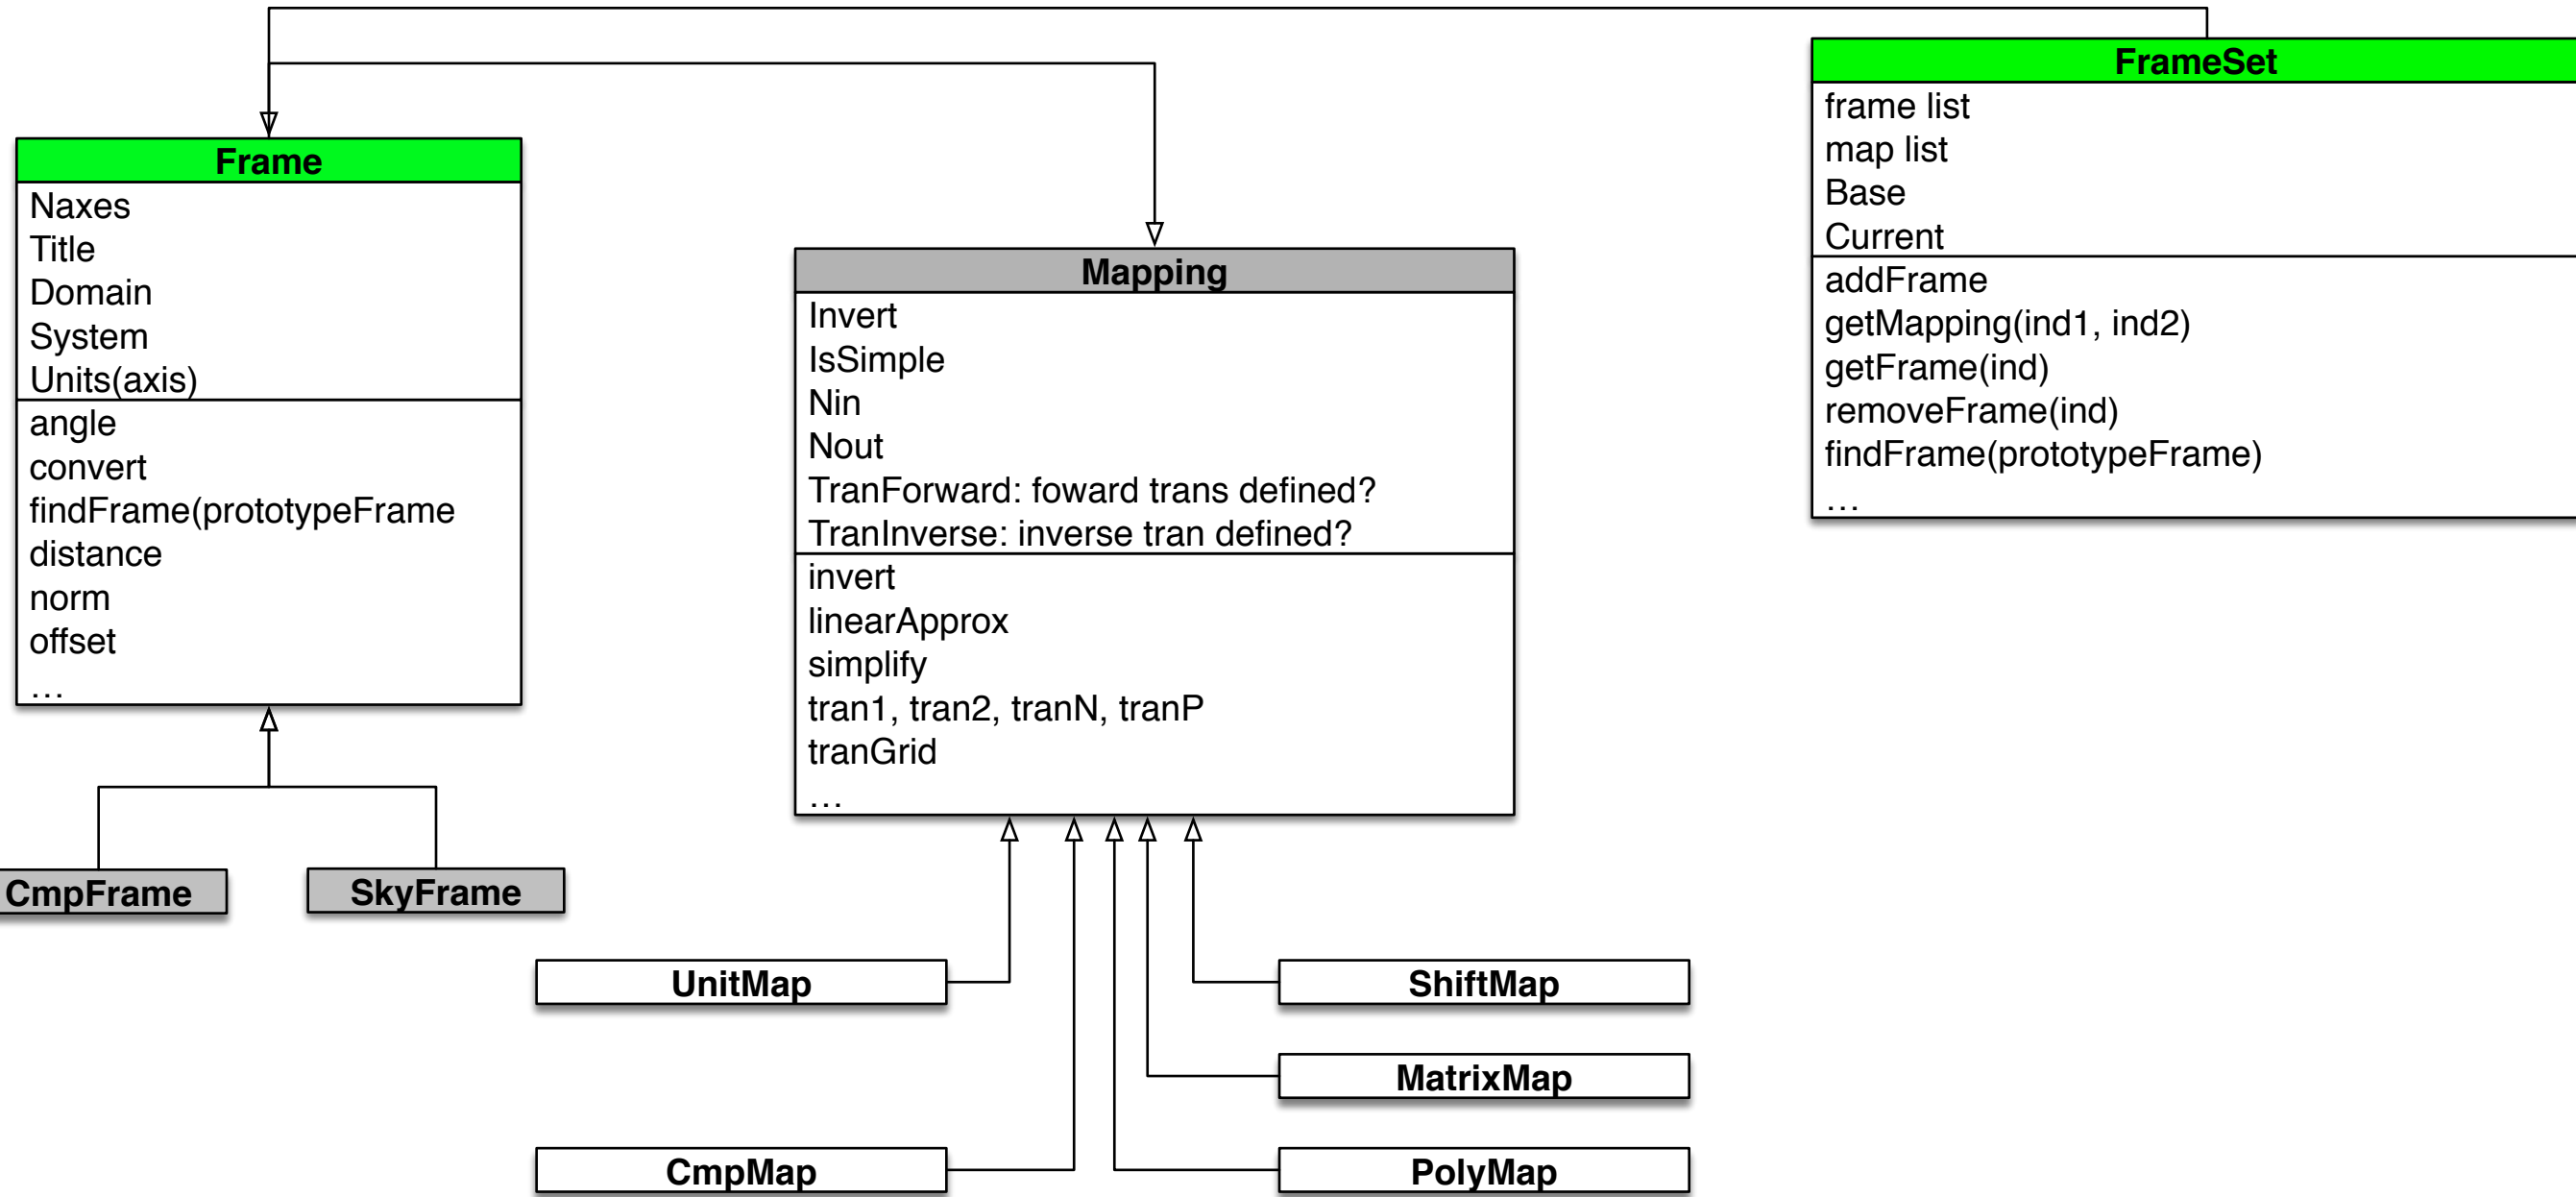

# AST Classes

**Mutable**

**Immutable**

- Notes:
- A Mapping is mutable until its reference count is > 1, at which point it becomes immutable