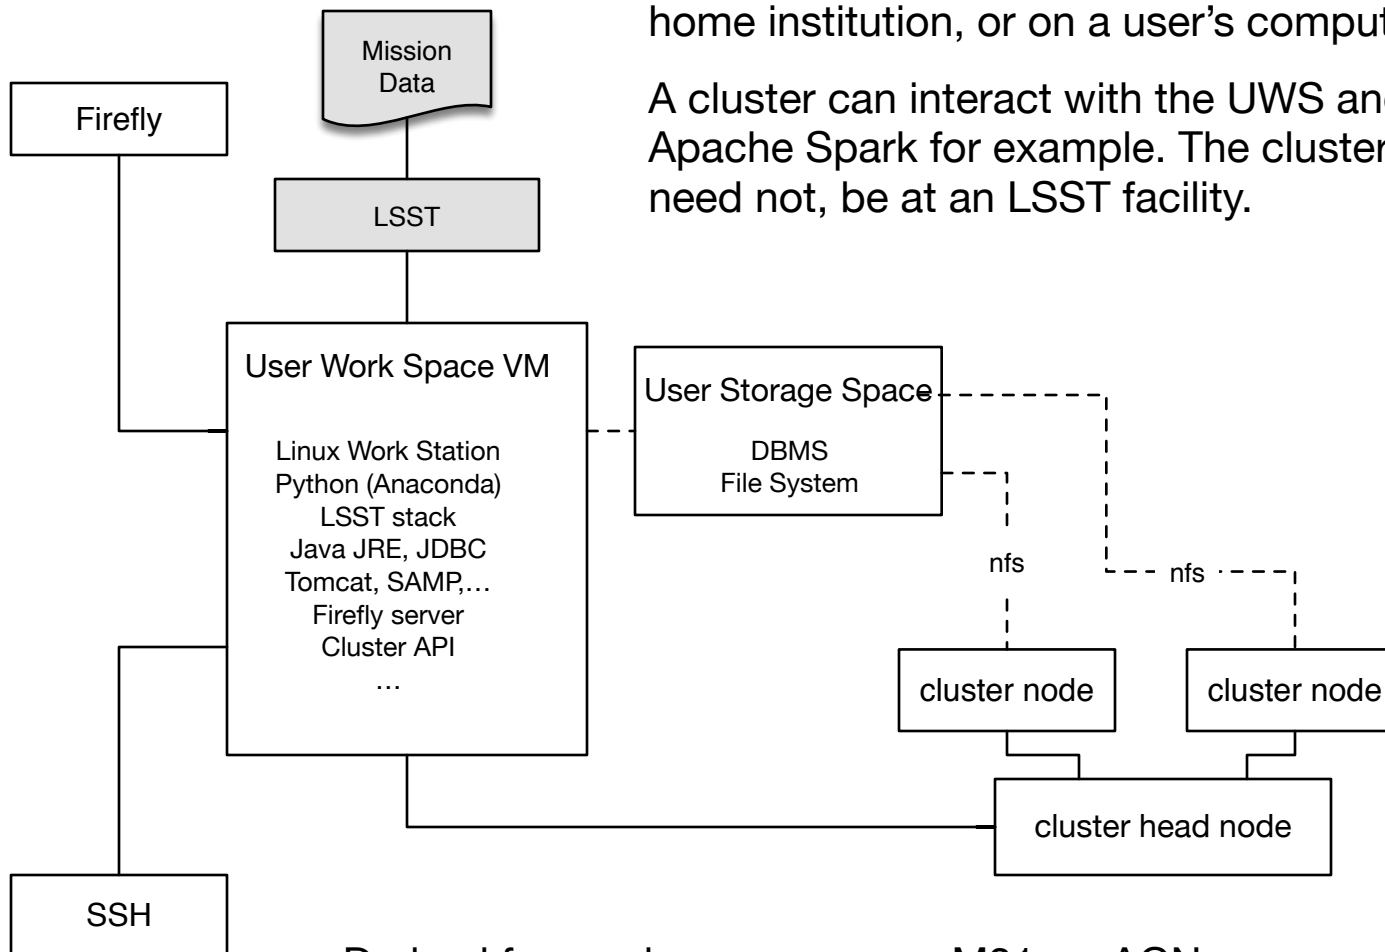

The User Storage Space (USS) can be part of the User Work Space (UWS) or a network file system attached to the UWS.

The UWS is a VM or container that contains a pre-defined set of software that can be added to by the USER.

The UWS can reside at an LSST facility, a home institution, or on a user's computer.

A cluster can interact with the UWS and the USS, Apache Spark for example. The cluster can, but need not, be at an LSST facility.

Derived from science use case: M31 => AGN