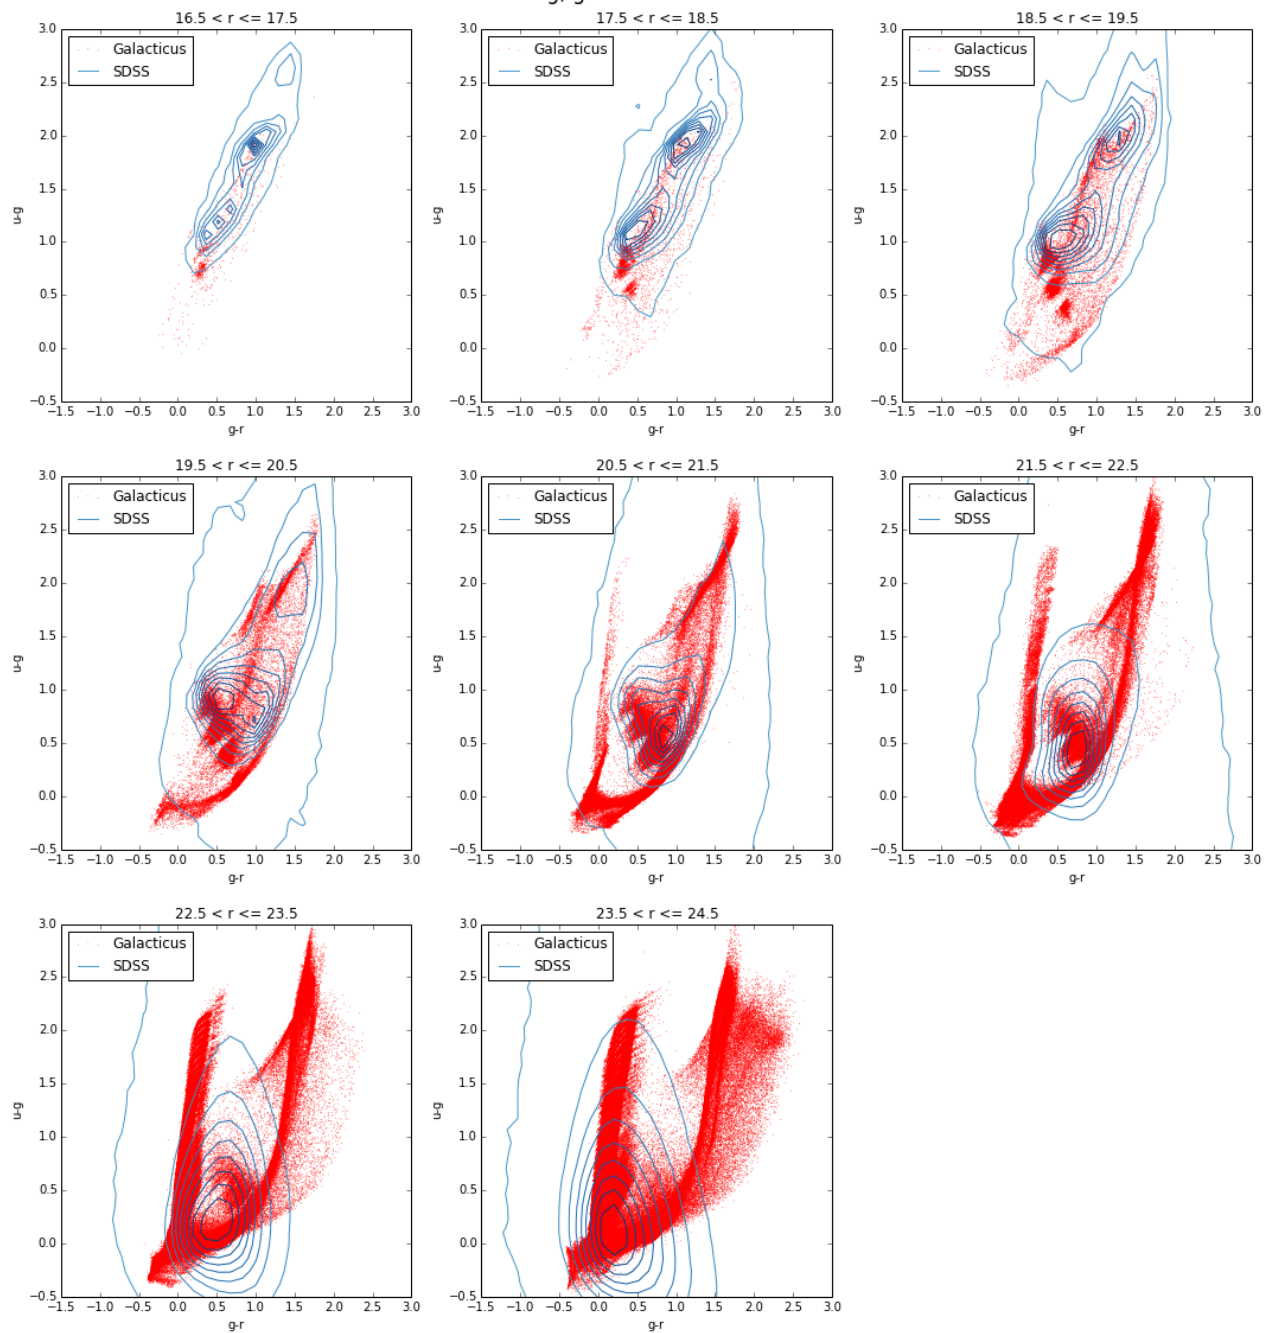

Comparing Galacticus Color-Color to SDSS

Data

- Comparing observed SDSS magnitudes out of Galacticus to SDSS Coadd photometric-z sample (Reis et al. 2012, ApJ 747, 59)

u-g, g-r for Galacticus

g-r, r-i for Galacticus

r-i, i-z for Galacticus