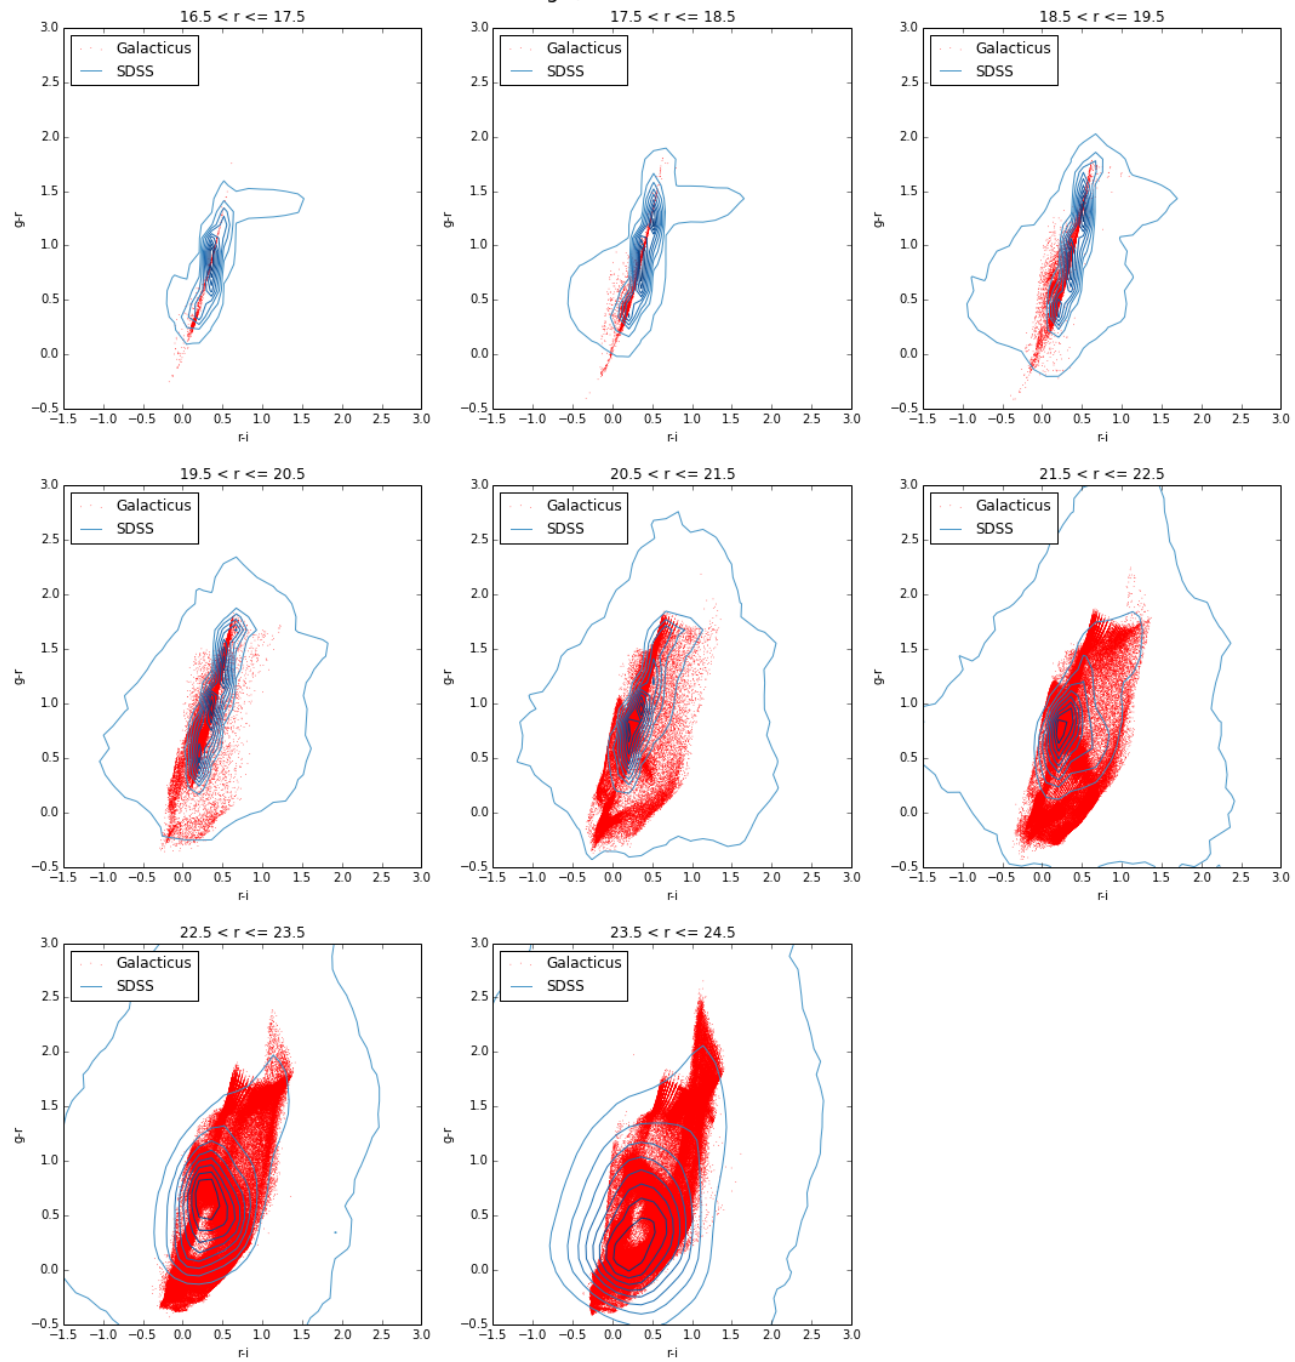

Comparing Galacticus Color-Color to SDSS

Data

- Comparing observed SDSS magnitudes out of Galacticus to SDSS Coadd photometric-z sample (Reis et al. 2012, ApJ 747, 59)

u-g, g-r for Galacticus

g-r, r-i for Galacticus

r-i, i-z for Galacticus