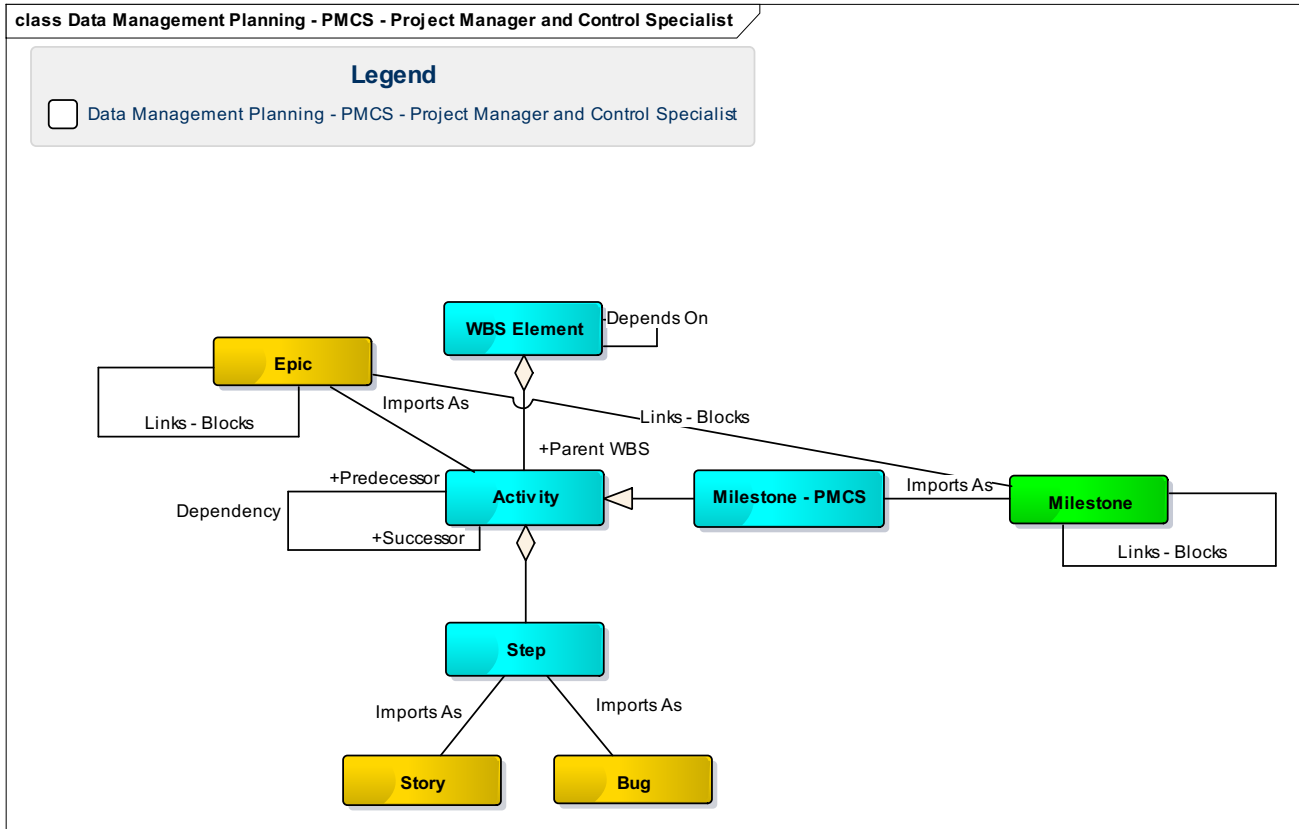

## Legend

Data Management Project - JIRA Agile - Developers

# Diagram: Data Management Planning Project - JIRA Agile - T/CAMs

# Diagram: Data Management Planning - PMCS - Project Manager and Control Specialist