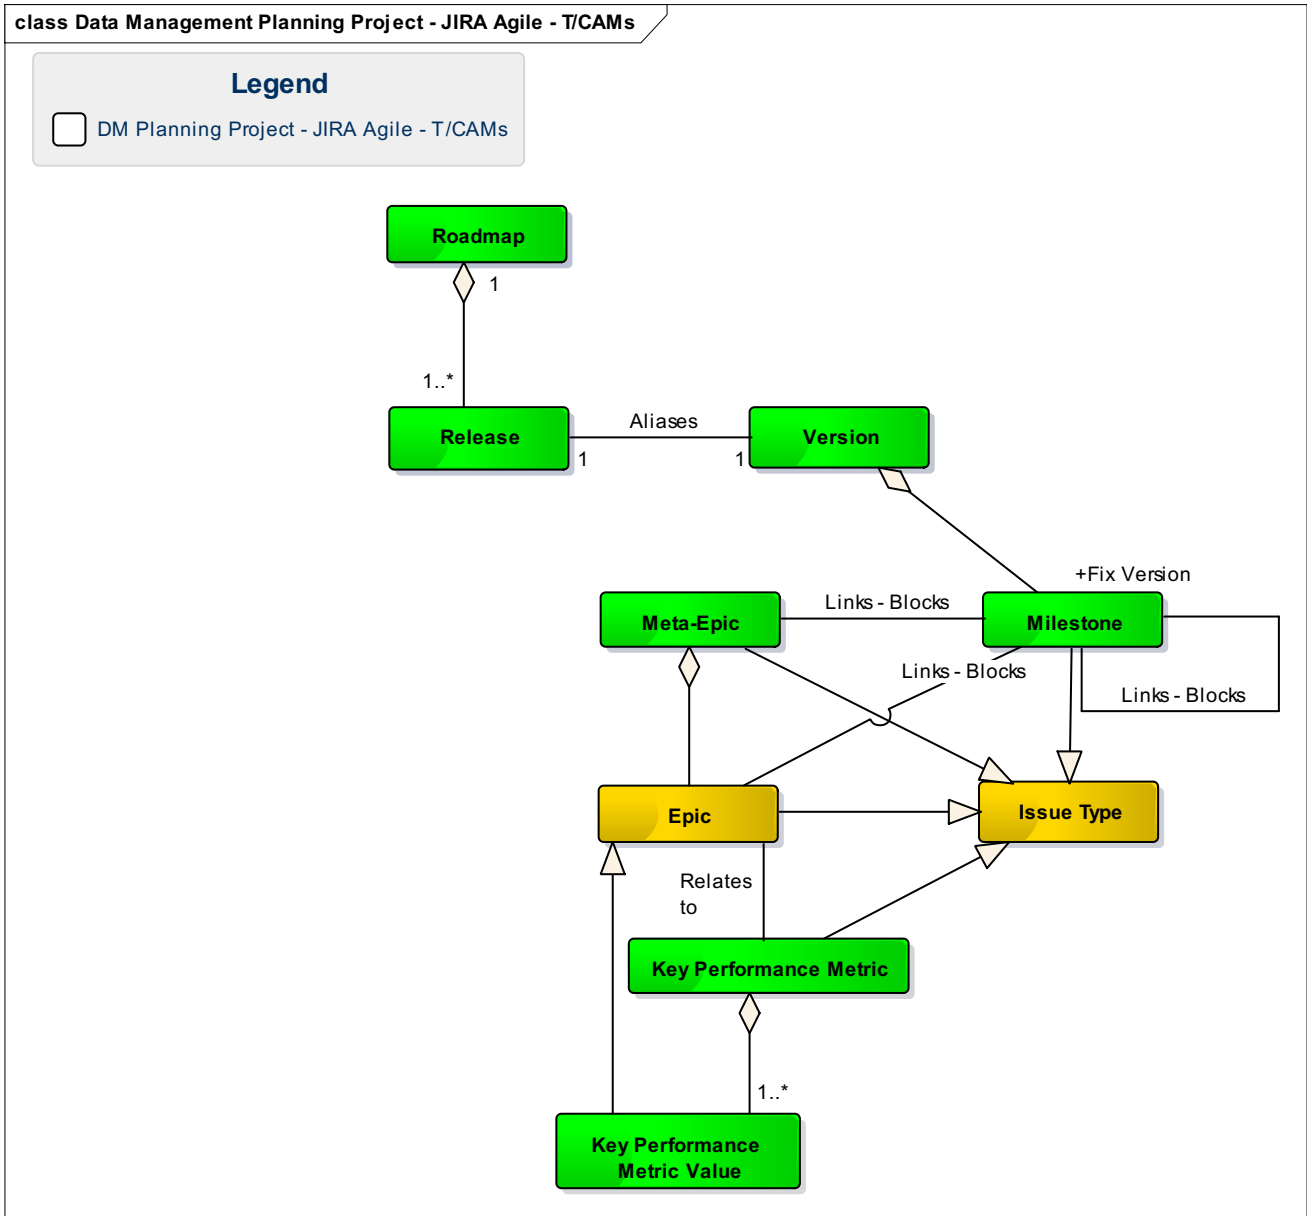

# Diagram: Data Management Project - JIRA Agile - Developers

class Data Management Project - JIRA Agile - Developers

# Diagram: Data Management Planning Project - JIRA Agile - T/CAMs

# Diagram: Data Management Planning - PMCS - Project Manager and Control Specialist

# Diagram: Data Management Planning - LDM-240 - DM PM, PS, SA and T/CAMs