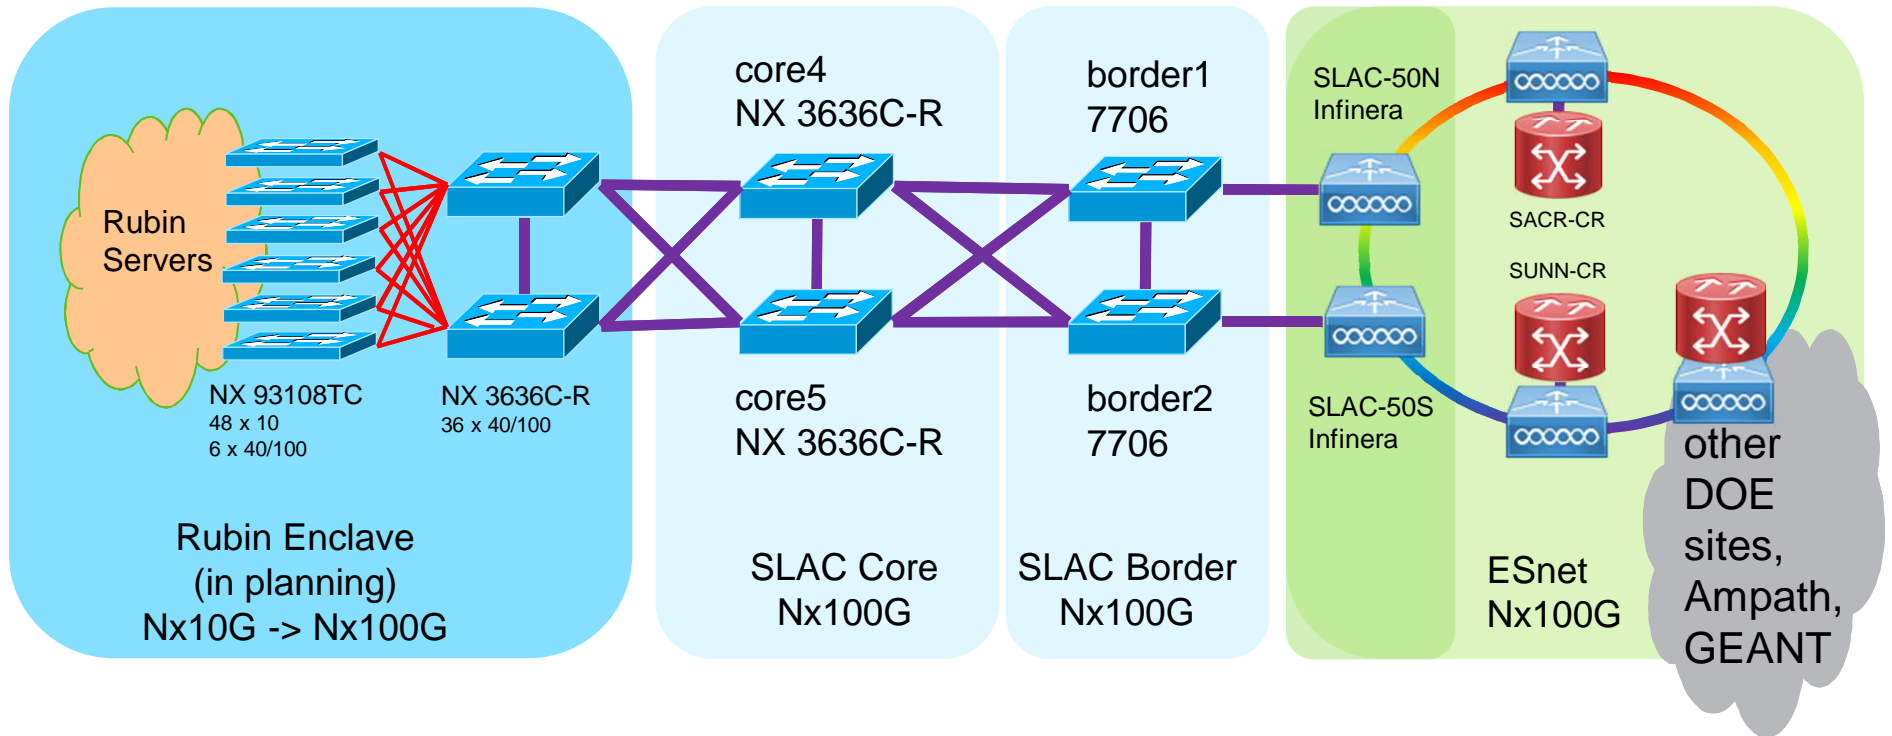

SLAC Networking for Rubín - 2021

SLAC

- Existing: support 200Gbps (aggregate) capability between SLAC and other sites using multiple ESnet 100G links; plan for scale to Nx400Gbps
- ESnet has two optical nodes on SLAC premises: part of Bay Area ring
- Resiliency: possible reduced bandwidth on any single link failure

Ability to scale Nx100G (now) and Nx400G (future)